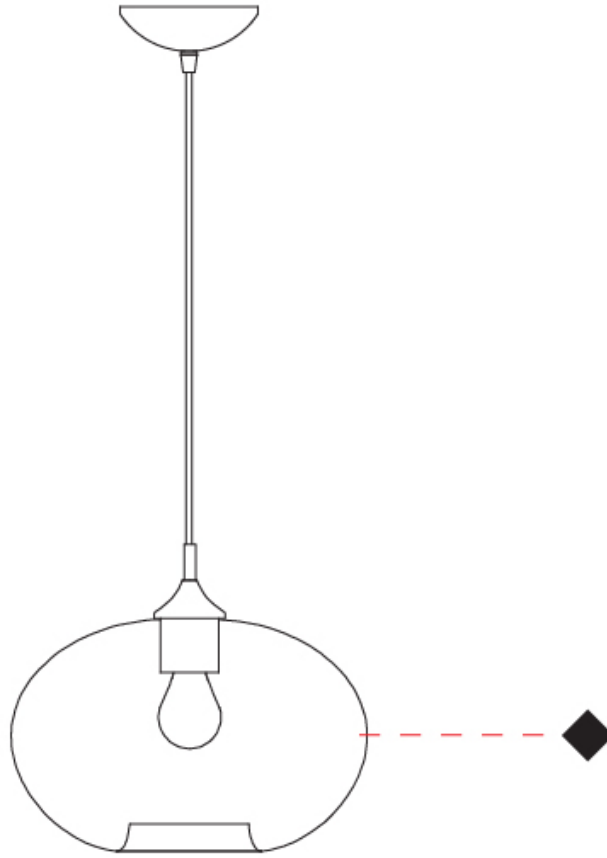

PARIGI CIPOLLA MONOPOINT SUSPENSION

D141077-

PROJECT

TYPE

SPECIFIER

QUANTITY

DATE

D