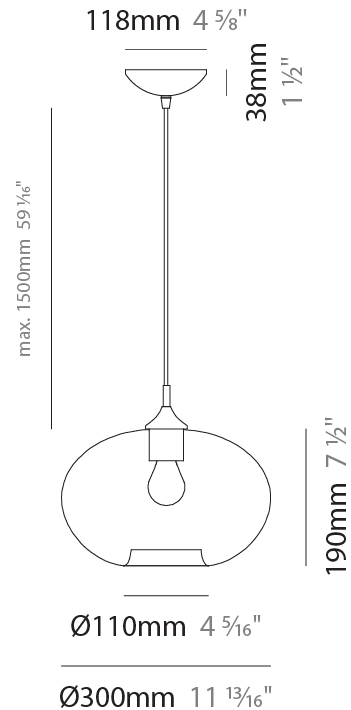

PROJECT	
TYPE	
SPECIFIER	
QUANTITY	
DATE	

PARIGI CIPOLLA MONOPOINT SUSPENSION

D141077-

base number   Finish
Options

1. To build a product code in our configurator select the specify button on the base model # product page
2. To build a manual product code on this datasheet choose from the options listed below in blue font and add the suffix to the base model #

GENERAL

Series: Parigi Cipolla
Subseries: Parigi Cipolla Monopoint
Partner: Cangini & Tucci
Division: Design
Installation: Suspension
Product Type: Pendant
Mounting Location: Ceiling

PHYSICAL

Shape: Sphere
Diameter (mm): 300
Diameter (in): 11 ¹³/₁₆
Height (mm): 190
Height (in): 7 ¹/₂
Max. Overall Height (mm): 1690
Max. Overall Height (in): 66 ⁹/₁₆
Weight (kg): 1.40
Weight (lbs): 3.09
Fixture Finish: AMB / GRN / PNK / RUB / SKB / SMK / TOB / TRA
Holder Finish: CHR
Fixture Material: Glass / Metal
Primary Material: Glass - Borosilicate
Cable Details: 1500mm Cable

ELECTRICAL

Number of Lamps: 1
Lamp Type: LED Retrofit
Bulb Included: Bulb Not Included
Max. Wattage Per Lamp (W): 8
Lamp Base: E26
Input Voltage (V): 120
Upon Request: 277Vac / GU24

LED

OPTICAL

RATINGS AND CERTIFICATIONS

Certified By: Certified for North American Standards
IP rating: IP20