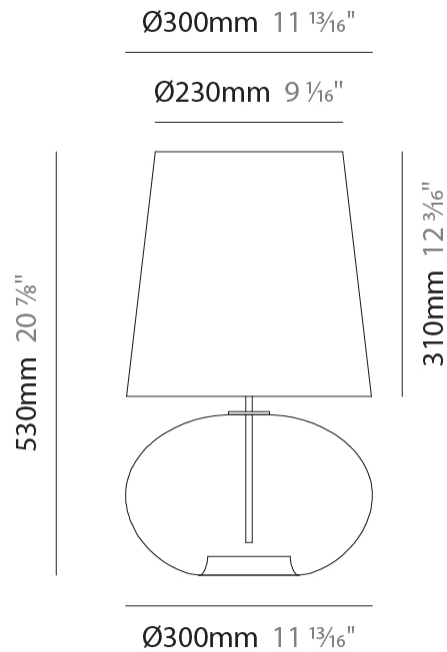

PARIGI CIPOLLA PORTABLE

D144009-

base number   Finish
Options

PROJECT	_____
TYPE	_____
SPECIFIER	_____
QUANTITY	_____
DATE	_____

1. To build a product code in our configurator select the specify button on the base model # product page
2. To build a manual product code on this datasheet choose from the options listed below in blue font and add the suffix to the base model #

GENERAL

Series: Parigi Cipolla
Partner: Cangini & Tucci
Division: Design
Installation: Portable
Product Type: Table
Mounting Location: Table

PHYSICAL

Shape: Sphere
Diameter (mm): 300
Diameter (in): 11 ¹³/₁₆"
Height (mm): 530
Height (in): 20 ⁷/₈"
Weight (kg): 1.65
Weight (lbs): 3.64
Fixture Finish: [AMB](#) / [GRN](#) / [PNK](#) / [RUB](#) / [SKB](#) / [SMK](#) / [TOB](#) / [TRA](#)
Holder Finish: CHR
Fixture Material: Glass / Metal
Primary Material: Glass - Borosilicate

ELECTRICAL

Number of Lamps: 1
Lamp Type: LED Retrofit
Bulb Included: Bulb Not Included
Max. Wattage Per Lamp (W): 7
Lamp Base: E26
Input Voltage (V): 120
Upon Request: 277Vac / GU24

LED

OPTICAL

RATINGS AND CERTIFICATIONS

Certified By: Certified for North American Standards
IP rating: IP20